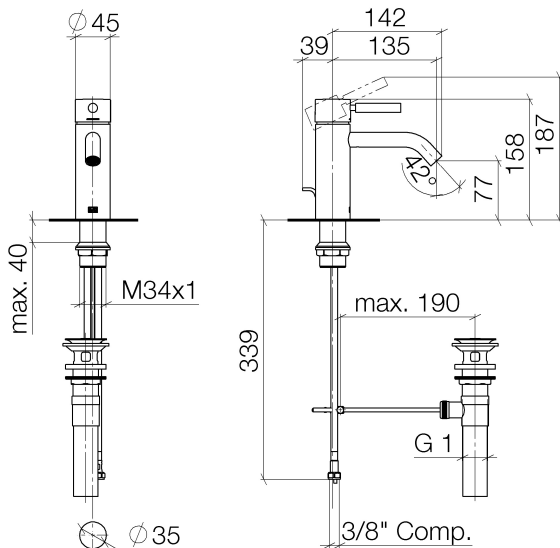

Sink - Meta

Single-lever lavatory mixer with drain - polished chrome

Article number: 33 502 660-00 0010

- 5-3/8" Projection
- US drain with overflow
- Rigid spout
- Round aerated stream
- Total height 6-1/4"
- Height to aerator/spout outlet 3"
- 1-3/8" hole diameter
- 2 x pressure hose with 3/8" compression fitting
- Water flow rate limited to max. 1.2 gpm
- lead-free
- (ADA)
- Suitable only for basins with overflow.

polished chrome

Dimensional drawing

Sink - Meta
Single-lever lavatory mixer with drain - polished chrome
Article number: 33 502 660-00 0010

All dimensions in mm / inch = mm x 0,0394

Flow rate chart

Sink - Meta
Single-lever lavatory mixer with drain - polished chrome
Article number: 33 502 660-00 0010