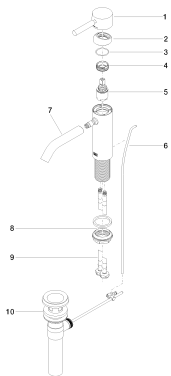

Sink - Meta

Single-lever lavatory mixer with drain - polished chrome

Article number: 33 502 660-00 0010

- 5-3/8" Projection
- US drain with overflow
- Rigid spout
- Round aerated stream
- Total height 6-1/4"
- Height to aerator/spout outlet 3"
- 1-3/8" hole diameter
- 2 x pressure hose with 3/8" compression fitting
- Water flow rate limited to max. 1.2 gpm
- lead-free
- (ADA)
- Suitable only for basins with overflow.

polished chrome

Dimensional drawing

Sink - Meta
Single-lever lavatory mixer with drain - polished chrome
Article number: 33 502 660-00 0010

All dimensions in mm / inch = mm x 0,0394

Flow rate chart

Sink - Meta
Single-lever lavatory mixer with drain - polished chrome
Article number: 33 502 660-00 0010

Spare parts list

Number	Item Number	Designation	Number of units
--------	-------------	-------------	-----------------