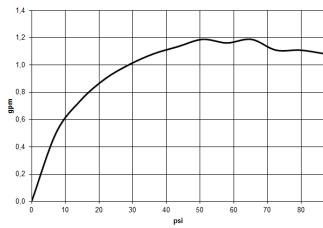

Sink - Meta

Single-lever lavatory mixer with drain - polished chrome

Article number: 33 502 660-00 0010

- 5-3/8" Projection
- US drain with overflow
- Rigid spout
- Round aerated stream
- Total height 6-1/4"
- Height to aerator/spout outlet 3"
- 1-3/8" hole diameter
- 2 x pressure hose with 3/8" compression fitting
- Water flow rate limited to max. 1.2 gpm
- lead-free
- (ADA)
- Suitable only for basins with overflow.

polished chrome

Dimensional drawing

Sink - Meta
Single-lever lavatory mixer with drain - polished chrome
Article number: 33 502 660-00 0010

All dimensions in mm / inch = mm x 0,0394

Flow rate chart

Sink - Meta
Single-lever lavatory mixer with drain - polished chrome
Article number: 33 502 660-00 0010